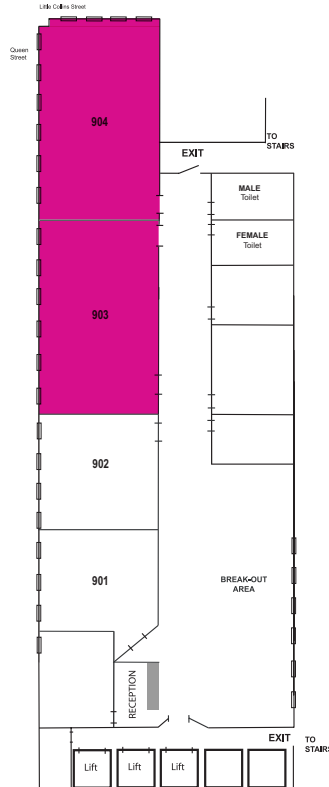

Medium Room 302, 903, 904, 1203, 1204

123 Queen Street, Melbourne

Room specifications

- Natural light
- Ergonomically designed furniture
- Large break out area
- Individually controlled air conditioning
- Help phone for immediate assistance
- Fibre Optic Internet on request
- Storage facilities available

Room hire inclusions

- Ceiling mounted data projector
- VGA/HDMI connection & sound
- Continuous Tea & Nespresso Coffee
- Water and mints
- Presenter box with stationery
- WiFi in breakout areas
- Notepads and pens
- Whiteboard & markers
- Meet & Greet

Area (m2)	Theatre	Cabaret	Classroom	U-shape	Banquet
90	80	30 - 36	36	22 - 24	48

Level 3

Level 9

Level 12