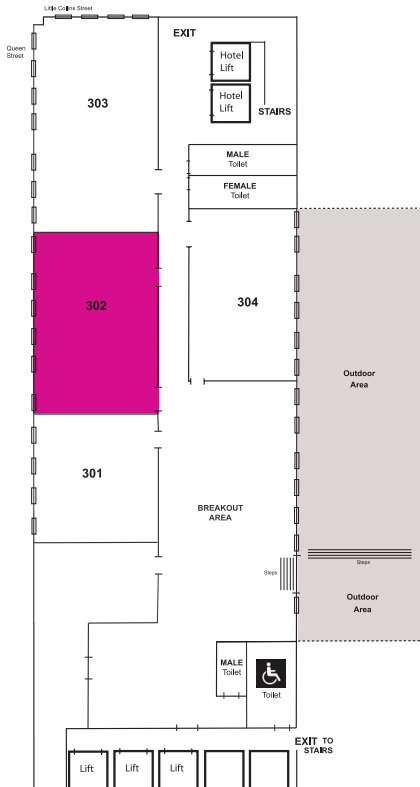

Medium Room 302, 903, 904, 1203, 1204

123 Queen Street, Melbourne

Room specifications

- Natural light
- Ergonomically designed furniture
- Large break out area
- Individually controlled air conditioning
- Help phone for immediate assistance
- Fibre Optic Internet on request
- Storage facilities available

Room hire inclusions

- Ceiling mounted data projector
- VGA/HDMI connection & sound
- Continuous Tea & Nespresso Coffee
- Water and mints
- Presenter box with stationery
- WiFi in breakout areas
- Notepads and pens
- Whiteboard & markers
- Meet & Greet

Area (m2)	Theatre	Cabaret	Classroom	U-shape	Banquet
90	80	30 - 36	36	22 - 24	48

Level 3

Level 9

Level 12